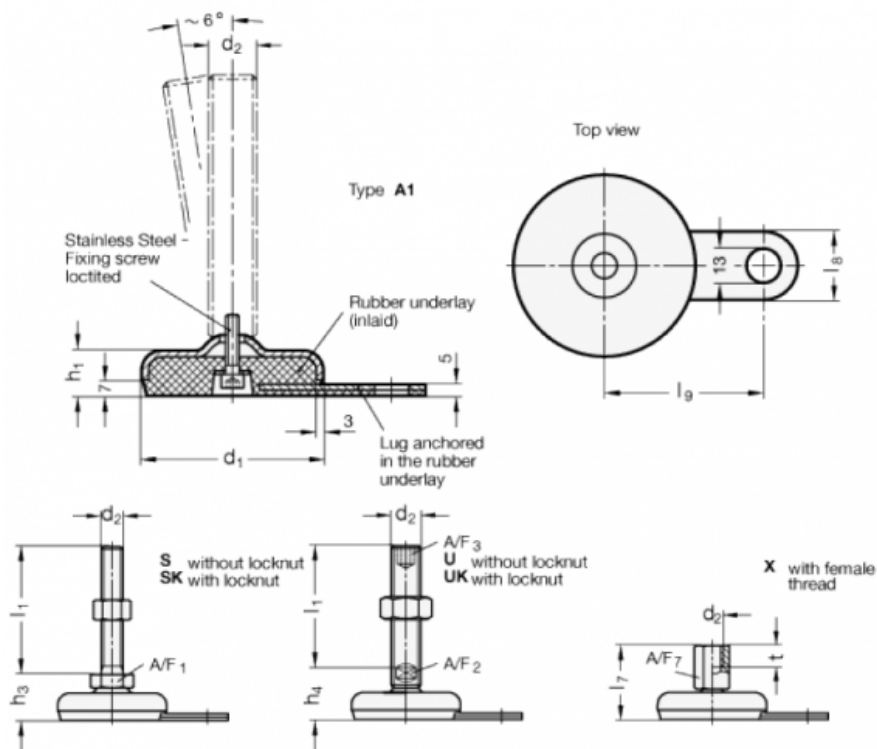

Article number: 203260M850A1S

Description: E+G levelling foot
GN 32-60-M8-50-A1-S

Note: S Without nut, External hexagon at the bottom

Measures

A/F1	= 17
d1	= 60
d2	= M8
h1	= 19
h3	= 27
l1	= 50
l8	= 25
l9	= 50